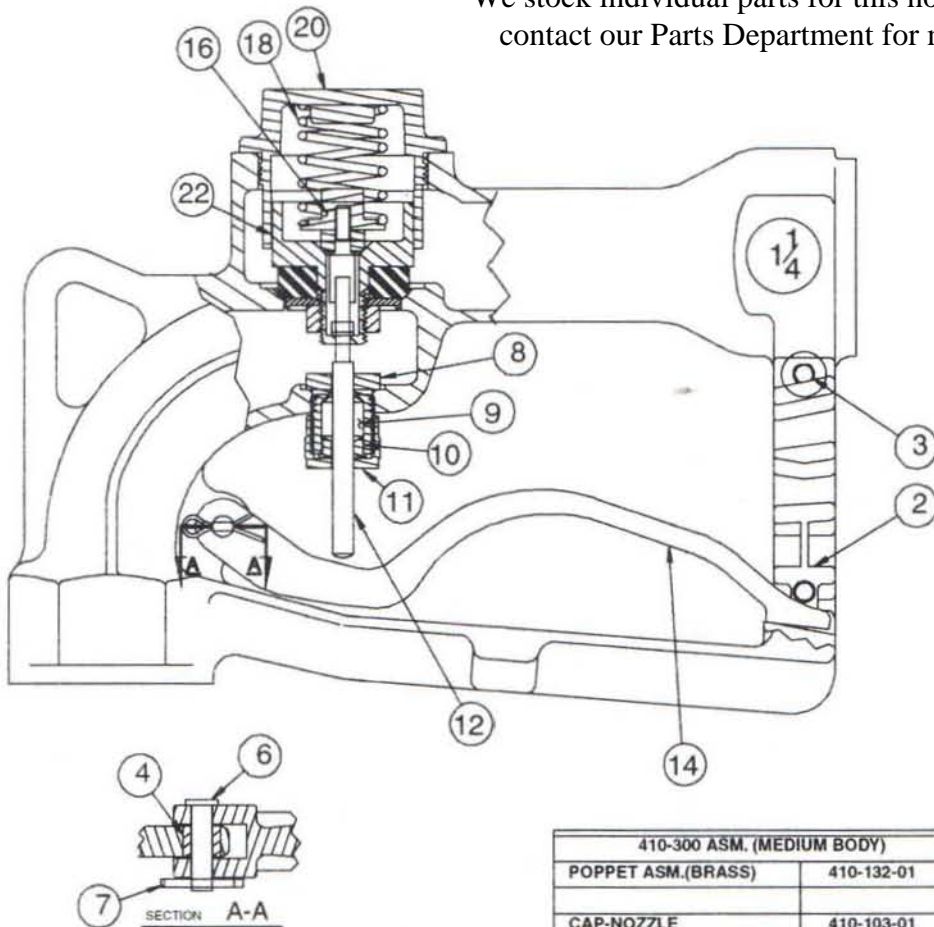

# 410 1-1/4" FUEL OIL NOZZLE PARTS LIST

We stock individual parts for this nozzle. Please contact our Parts Department for more info.

410-300 ASM. (MEDIUM BODY)		
POPPET ASM.(BRASS)	410-132-01	22
		21
CAP-NOZZLE	410-103-01	20
		19
SPRING-VALVE	410-121-01	18
		17
PILOT VALVE ASS'Y.	410-120-01	16
		15
LEVER-HAND	410-201-01	14
		13
STEM	410-118-01	12
NUT-PACKING	410-113-01	11
FOLLOWER PACKING	410-109-01	10
PACKING	11022-01	9
GLAND-PACKING	498-105-01	8
PIN-COTTER	11135-01	7
PIN-CLEVIS	11488-02	6
		5
BUSHING	410-115-01	4
FLAT HEAD SCREWS	11015-01	3
LATCH-LEVER	410-114-01	2
		1
PART NAME	PART NUMBER	ITEM